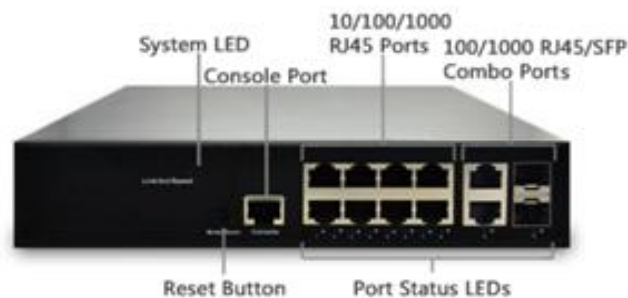

SPECIFICATION

Management

Management Access Filtering

SNMP, Web, Telnet, SSH

SNMP (v1, v2c, v3), Software Upgrade,
Port Mirroring, LLDP (IEEE802.1AB),
LLDP-MED (IEEE802.1AB), CDP Aware,
IPv6 Management, sFlow, NTP
RMON (1,2,3 & 9 Groups),
Configuration Export/Import

지원

Device Management System

Device Management

Topology View, Floor View, Map View,
Dashboard, Traffic Monitoring, Cable Diagnostics

Contact Us

경기도 성남시 분당구 판교로 744
분당테크노파크 C동 405호
전화: 031-708-4017
Fax : 031-708-4018
이메일: sales@miraesignal.com