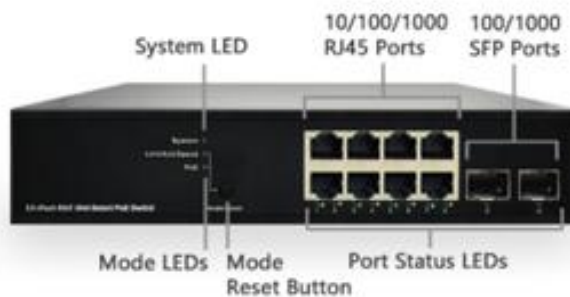

SPECIFICATION

Management

Management Access Filtering

SNMP, Web, Telnet, SSH

PoE Management

Scheduling, Auto-Checking, Power Delay

SNMP (v1, v2c, v3), Software Upgrade,
Port Mirroring, LLDP (IEEE802.1AB),
LLDP-MED (IEEE802.1AB), CDP Aware,
IPv6 Management, sFlow(옵션), NTP
RMON (1,2,3 & 9 Groups),
Configuration Export/Import

지원

Device Management System

Device Management

Topology View, Floor View, Map View,
Dashboard, Traffic Monitoring, Cable Diagnostics

Contact Us

경기도 성남시 분당구 판교로 744
분당테크노파크 C동 405호
전화: 031-708-4017
Fax : 031-708-4018
이메일: sales@miraesignal.com