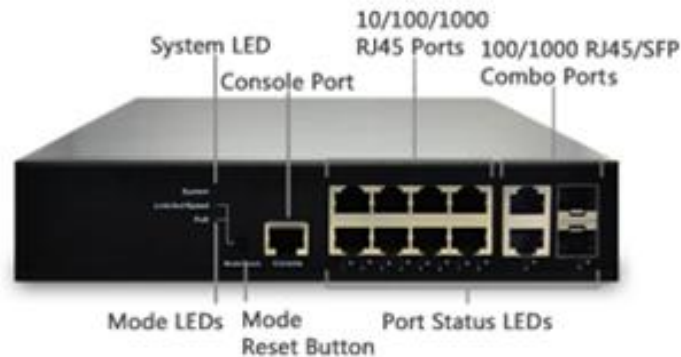

SPECIFICATION

Management

Management Access Filtering	SNMP, Web, Telnet, SSH
PoE Management	Scheduling, Auto-Checking, Power Delay
SNMP (v1, v2c, v3), Software Upgrade, Port Mirroring, LLDP (IEEE802.1AB), LLDP-MED (IEEE802.1AB), CDP Aware, IPv6 Management, sFlow, NTP RMON (1,2,3 & 9 Groups), Configuration Export/Import	지원

Device Management System

Device Management	Topology View, Floor View, Map View, Dashboard, Traffic Monitoring, Cable Diagnostics

Contact Us

경기도 성남시 분당구 판교로 744
분당테크노파크 C동 405호
전화: 031-708-4017
Fax : 031-708-4018
이메일: sales@miraesignal.com